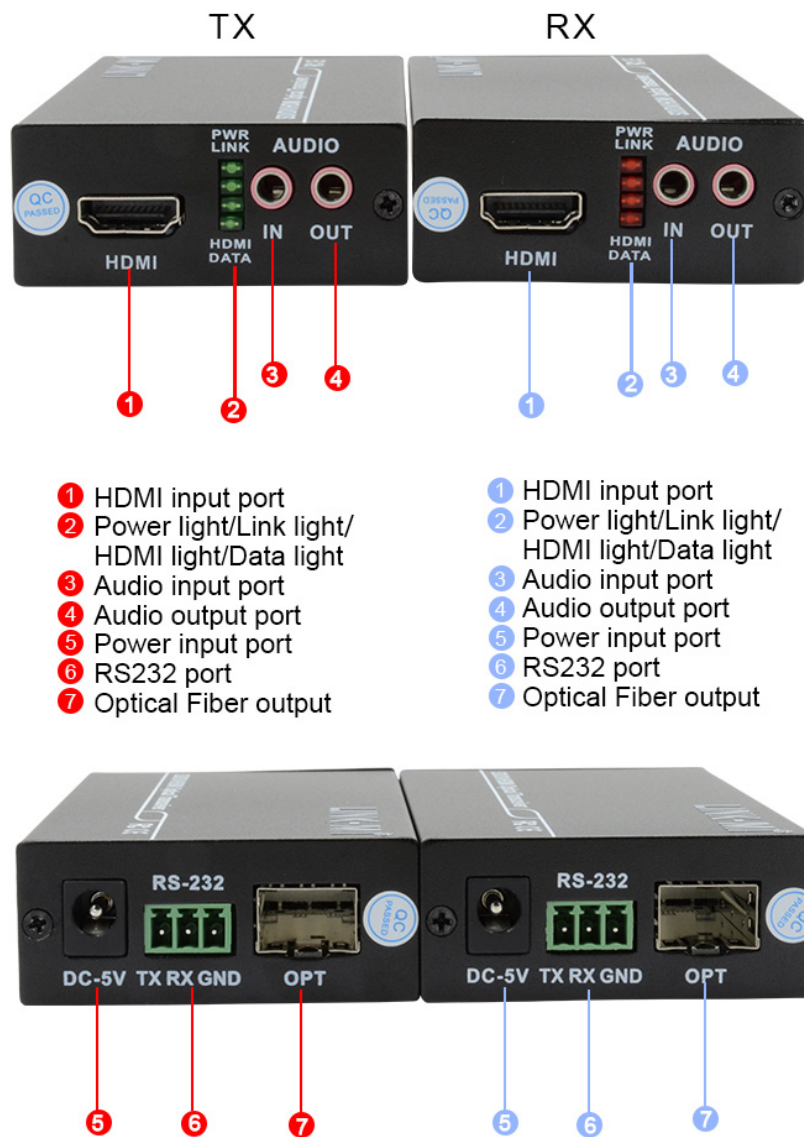

Interface overview

Installation

1. Connect HDMI input signal to HDMI_IN port by cable
2. Connect HDMI output signal to HDMI_OUT port by cable
3. Connect Audio input signal to AUDIO IN port
4. Connect Audio output signal to AUDIO OUT port
5. Connect FC fiber to OPT IN and OPT OUT
6. Power on.